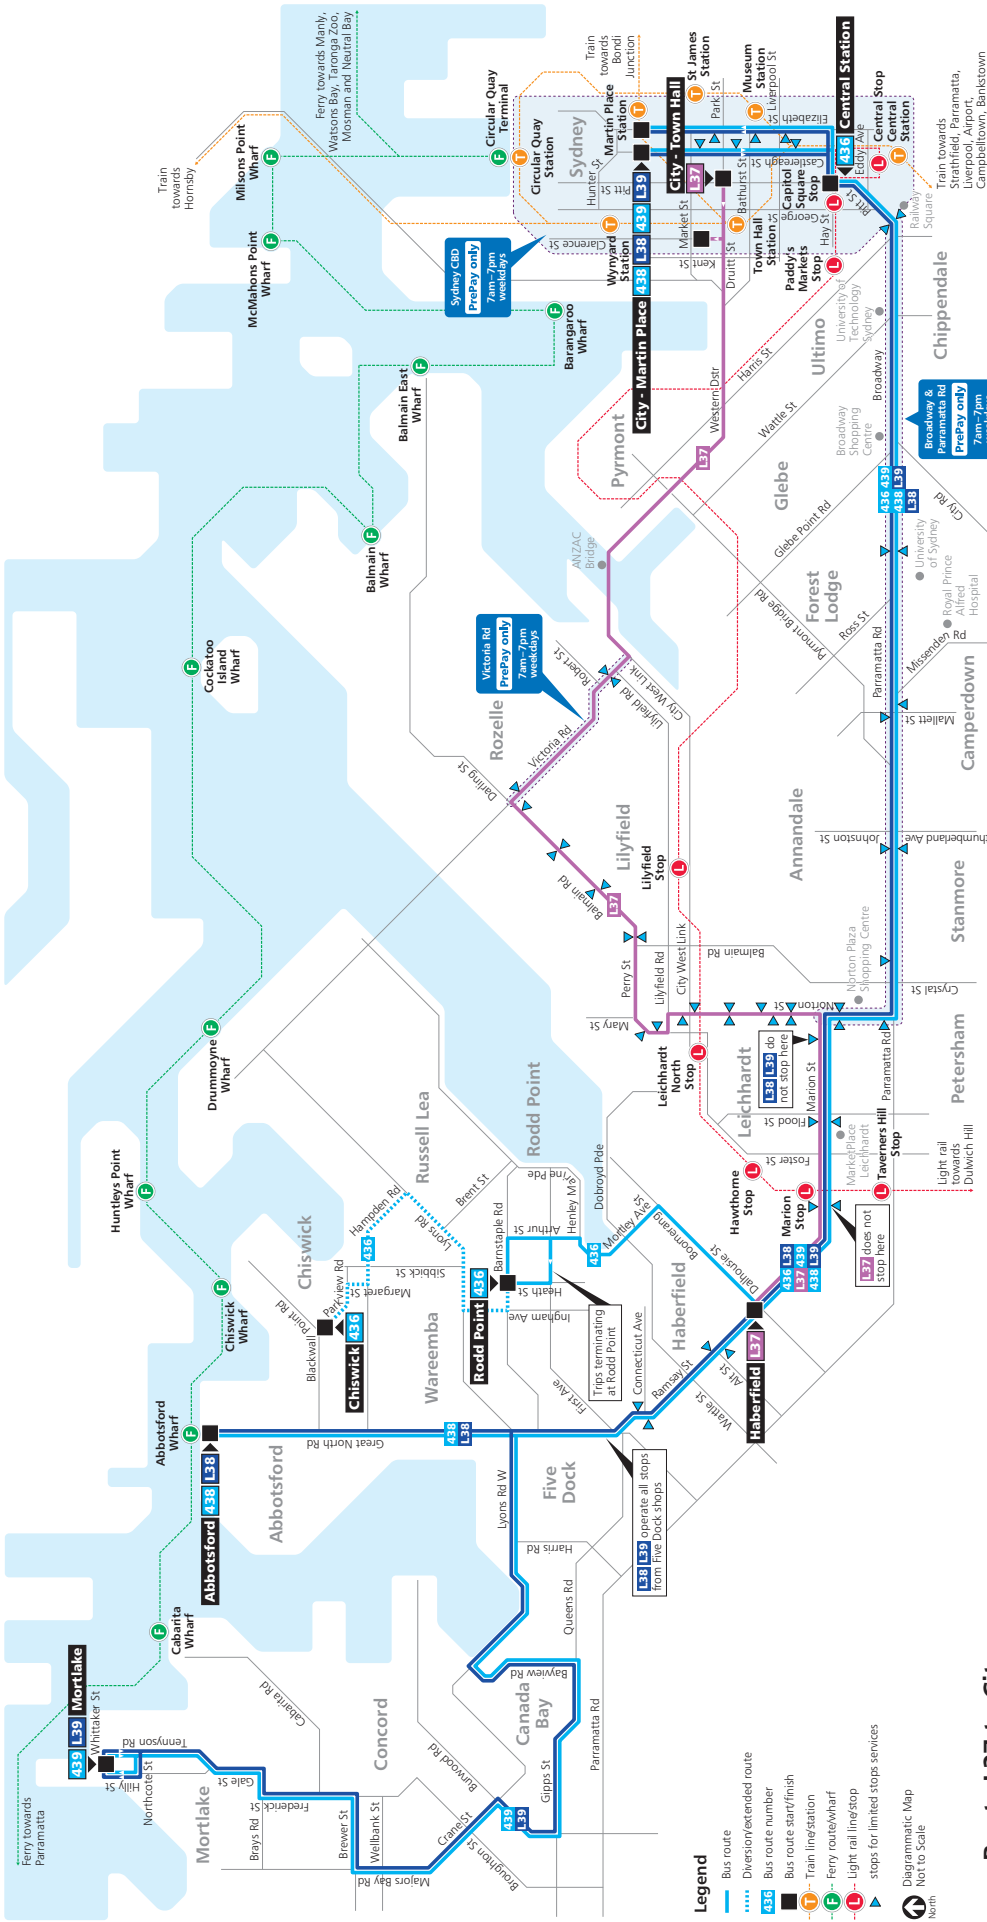

Routes 436, L37, 438, L38, 439, L39

Route L37 to City

Route L37 to Haberfield

Route L38 to City

Route L38 to Abbottsford

Route L39 to Mortlake